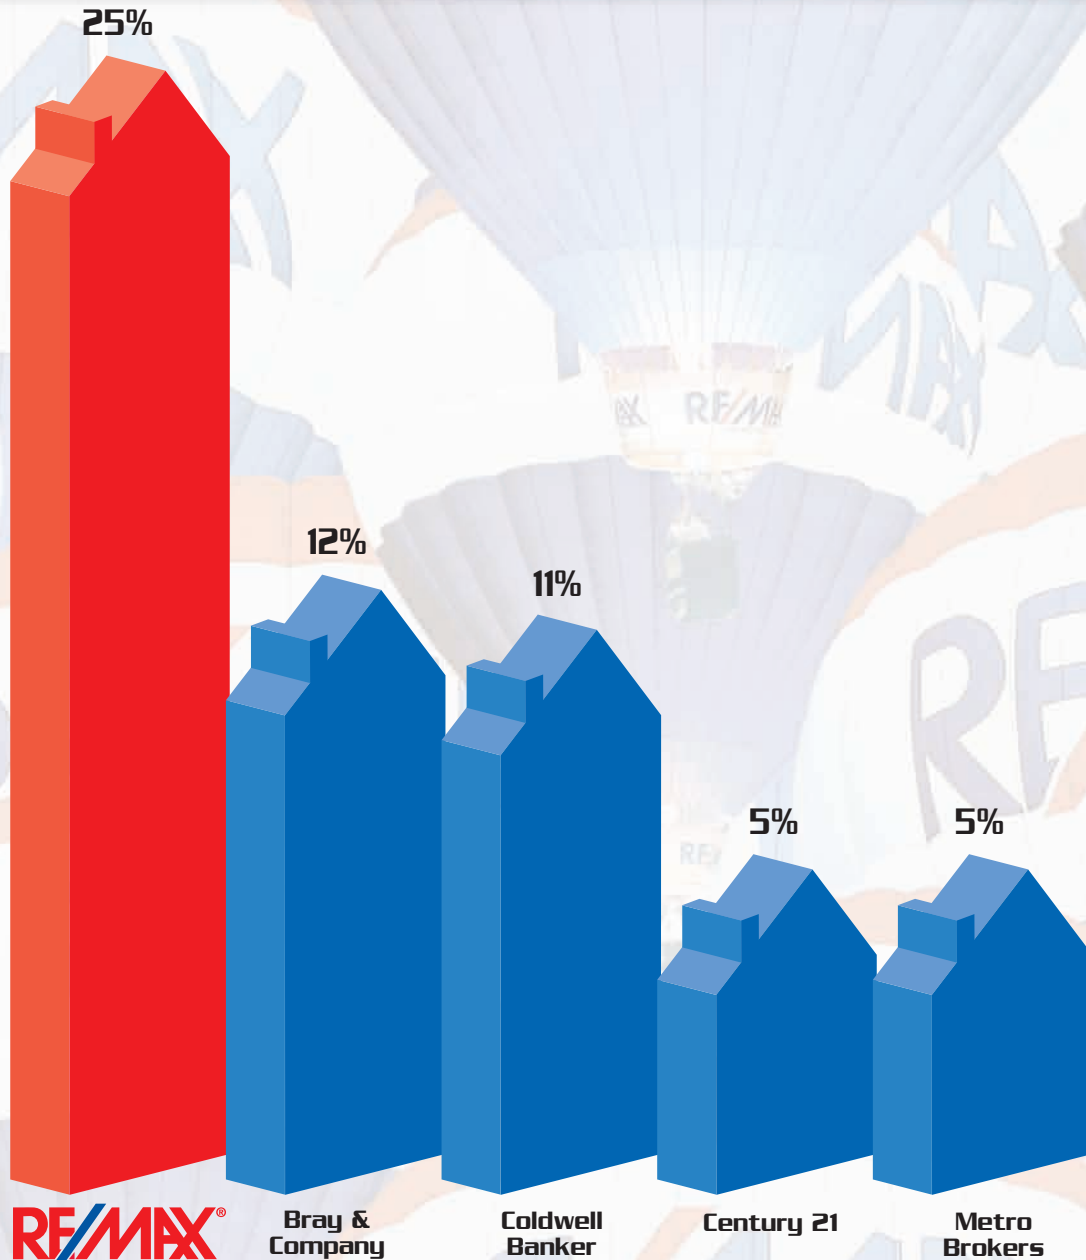

RE/MAX Premier Market Presence

MESA COUNTY, COLORADO
JANUARY 1, 2008 THROUGH MARCH 31, 2008

NOTE: This bar graph combines the "sold" listings of all office locations and independent offices of each multi-office or franchise organization identified, which listings were sold by such organization itself, or with the aid of a cooperating broker, according to data maintained by the Local Board or Multiple Listing Service for the geographic area indicated. The bar graph compares all those listings that were "sold" by each organization during the period 01/01/08 - 03/31/08. This representation is based in whole or in part on data supplied by the Grand Junction Area Realtors Association Inc. and its Multiple Listing Service. Neither the Association nor its MLS guarantee or is in any way responsible for its accuracy. Data maintained by the Association may not reflect all real estate activity in a market. ©2008, RE/MAX Mountain States. Each RE/MAX® office is independently owned and operated.