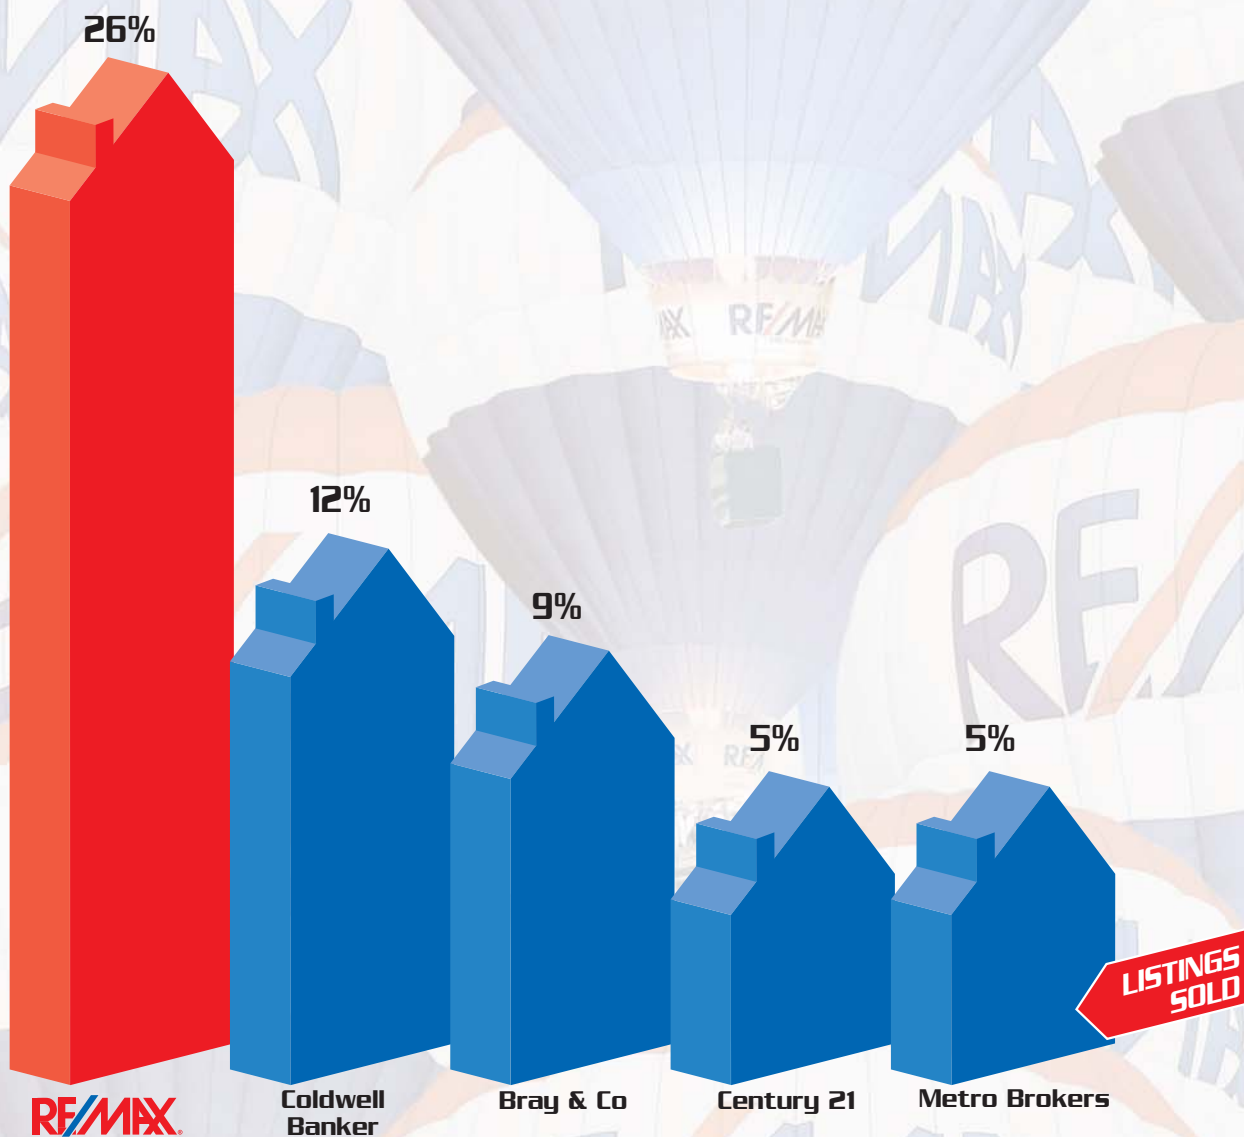

## RE/MAX Premier Market Presence

**MESA COUNTY, COLORADO**  
JANUARY 1, 2007 THROUGH MARCH 31, 2007

NOTE: This bar graph combines the "sold" listings of all office locations and independent offices of each multi-office or franchise organization identified, which listings were sold by such organization itself, or with the aid of a cooperating broker, according to data maintained by the Local Board or Multiple Listing Service for the geographic area indicated. The bar graph compares all those listings that were "sold" by each organization during the period 01/01/07 - 03/31/07. This representation is based in whole or in part on data supplied by the Mesa County Multiple Listing Service, Inc. Neither the Associations nor their MLS guarantee or are in any way responsible for its accuracy. Data maintained by the Associations may not reflect all real estate activity in a market. ©2007, RE/MAX Mountain States. Each RE/MAX® office is independently owned and operated.