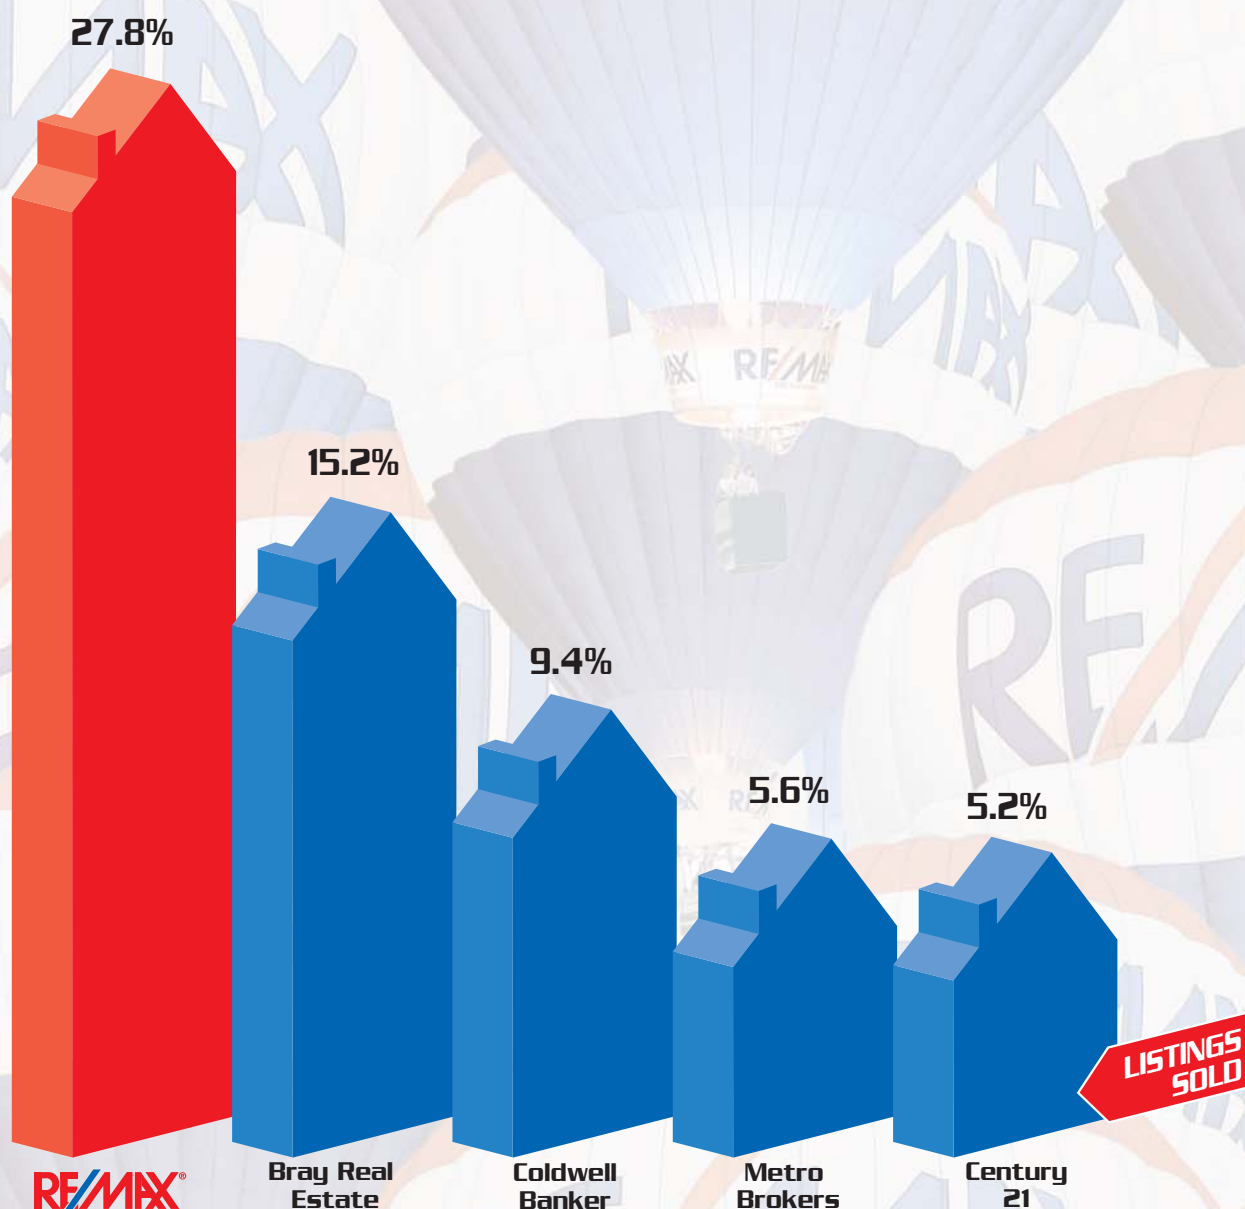

RE/MAX Premier Market Presence

MESA COUNTY, COLORADO
JANUARY 1, 2006 THROUGH MARCH 31, 2006

NOTE: This bar graph combines the "sold" listings of all office locations and independent offices of each multi-office or franchise organization identified, which listings were sold by such organization itself, or with the aid of a cooperating broker, according to data maintained by the Local Board or Multiple Listing Service for the geographic area indicated. The bar graph compares all those listings that were "sold" by each organization during the period 01/01/06 - 03/31/06. This representation is based in whole or in part on data supplied by the Grand Junction Area Realtors Association Inc. and their Multiple Listing Service. Neither the Associations nor their MLS guarantee or are in any way responsible for its accuracy. Data maintained by the Associations may not reflect all real estate activity in a market. ©2006, RE/MAX Mountain States. Each RE/MAX® office is independently owned and operated.